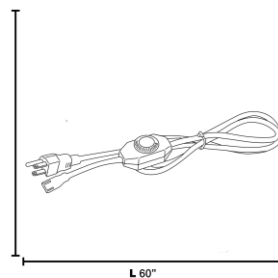

Stock Code: **795SPC-WHT**

Collection: IntelLED

PRODUCT INFORMATION

Base: 795SPC Parent: 795SPC
Mounting Type: N/A UPC: 641594195750
Finish: N/A
Diffuser: White

PRODUCT MEASUREMENTS

FIXTURE	BACKPLATE / CANOPY
Length: 64"	Length
Width:	Width:
Diameter	Diameter:
Height:	Height:
Extension:	
Overall Height:	

TECHNICAL SPECIFICATIONS

SPECIFICATIONS

Frame Material: Copper
Diffuser Material: Plastic
Lamping Type: N/A Jbox: N/A
Lamping Base: N/A Lamp Wattage: N/A
Lamp Quantity: N/A Total Wattage: N/A
Voltage: N/A Lamps Included: No

Additional Notes:

Project Name: _____

Location: _____

Type: _____

Quantity: _____

Notes:

LINE DRAWING

IES FILE

In addition to Access Lighting's purchase and warranty terms and conditions, by signing below or placing an order, you agree that you are authorized to bind the entity placing any order and acknowledge the following: All of sizes and measurements are approximate and all images are for illustrative purposes only. In the event of an inconsistency, the "Product Measurements" section controls. There also may be slight differences in the colors and designs compared to the displayed and printed images.